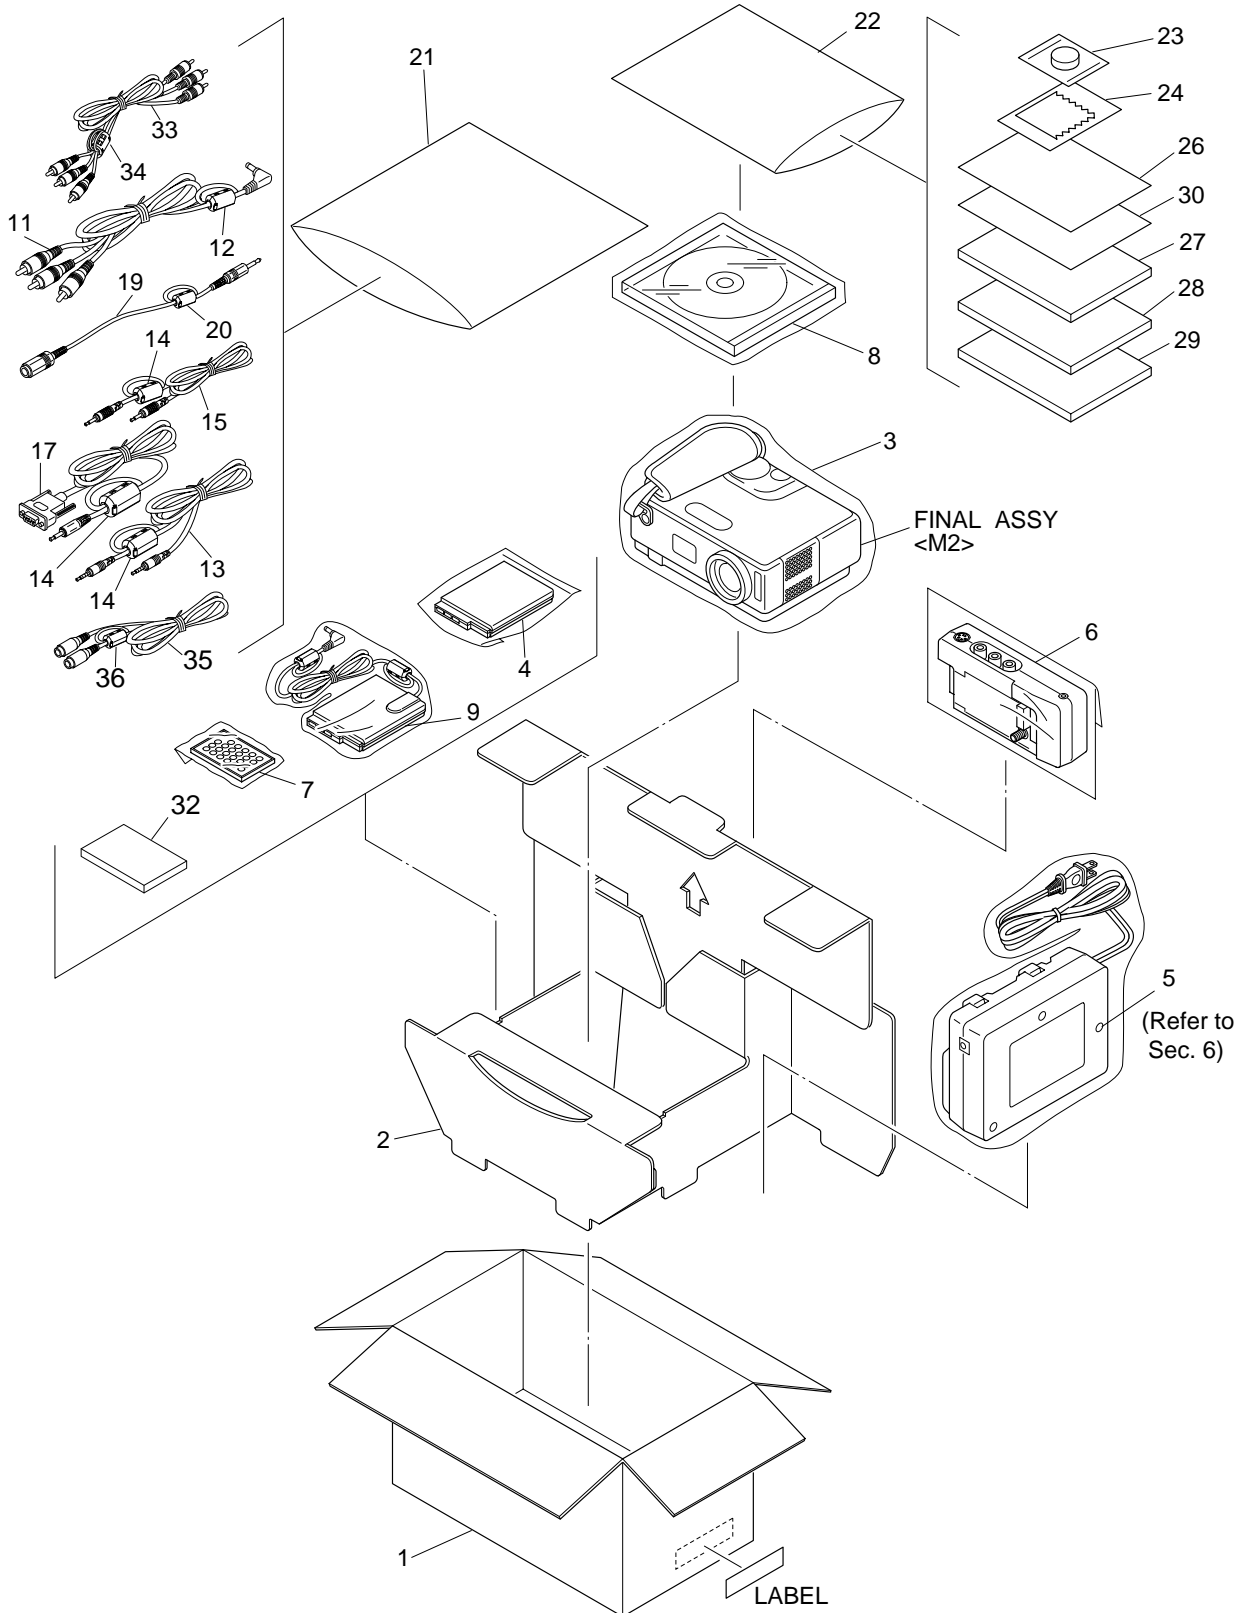

SECTION 5 PARTS LIST

SAFETY PRECAUTION

Parts identified by the \triangle symbol are critical for safety. Replace only with specified part numbers.

5.1 PACKING AND ACCESSORY ASSEMBLY <M1>

The instruction manual to be provided with this product will differ according to the destination.

#	△ REF No.	PART No.	PART NAME, DESCRIPTION

PACKING AND ACCESSORY ASSEMBLY <M1>

1		-	PACKING CASE
2		LY31259-001B	CUSHION
3		LY30023-003A	POLY BAG
△ 4		LY31174-002B	BATTERY PACK,BN-V507U
△ 5		LY20450-010A	AC POWER ADAPTER CHARGER,AA-V50EN
6		LY20451-002B	DOCKING STATION,CU-V501U
7		YQ20922Z	REMOTE CONTROL UNIT,RM-V713U
8		LY31133-005D	CD ROM
9		LY31176-003A	DC CORD
11		QAM0124-001	CABLE ASSY(AUDIO/VIDEO)
12		QQR0918-002	CORE FILTER
13		QAM0129-001	JLIP CABLE
14		QQR0491-002	CORE FILTER,X3
15		YQ31950C	REMOTE CABLE,EDITING
17		QAM0084-001	PC CONNECTION CABLE
19		QAM0068-001	AUDIO CABLE
20		QQR0490-002	CORE FILTER
21		QPGA017-03005	POLY BAG
22		QPA02003006	POLY BAG
△ 23		PECA0903	LI BATTERY
24		YQ43558	CLEANING CLOTH
26		LY41479-001A	CATALOG
△ 27		LYT0627-001A	IB(SP)
△ 28		LYT0378-001A	IB(SOFT.SETUP)
29		LYT0378-007A	IB(SOFT.OPE.SP)
30		LYT0378-003A	SHEET(AGREMENT)
32		-	MINI DV TAPE,M-DV30MEBU
33		YQ31953A	A/V RCA CABLE
34		QQR0919-002	CORE FILTER
35		QAM0004-004	S CABLE, S-VIDEO CABLE
36		QQR0918-002	CORE FILTER